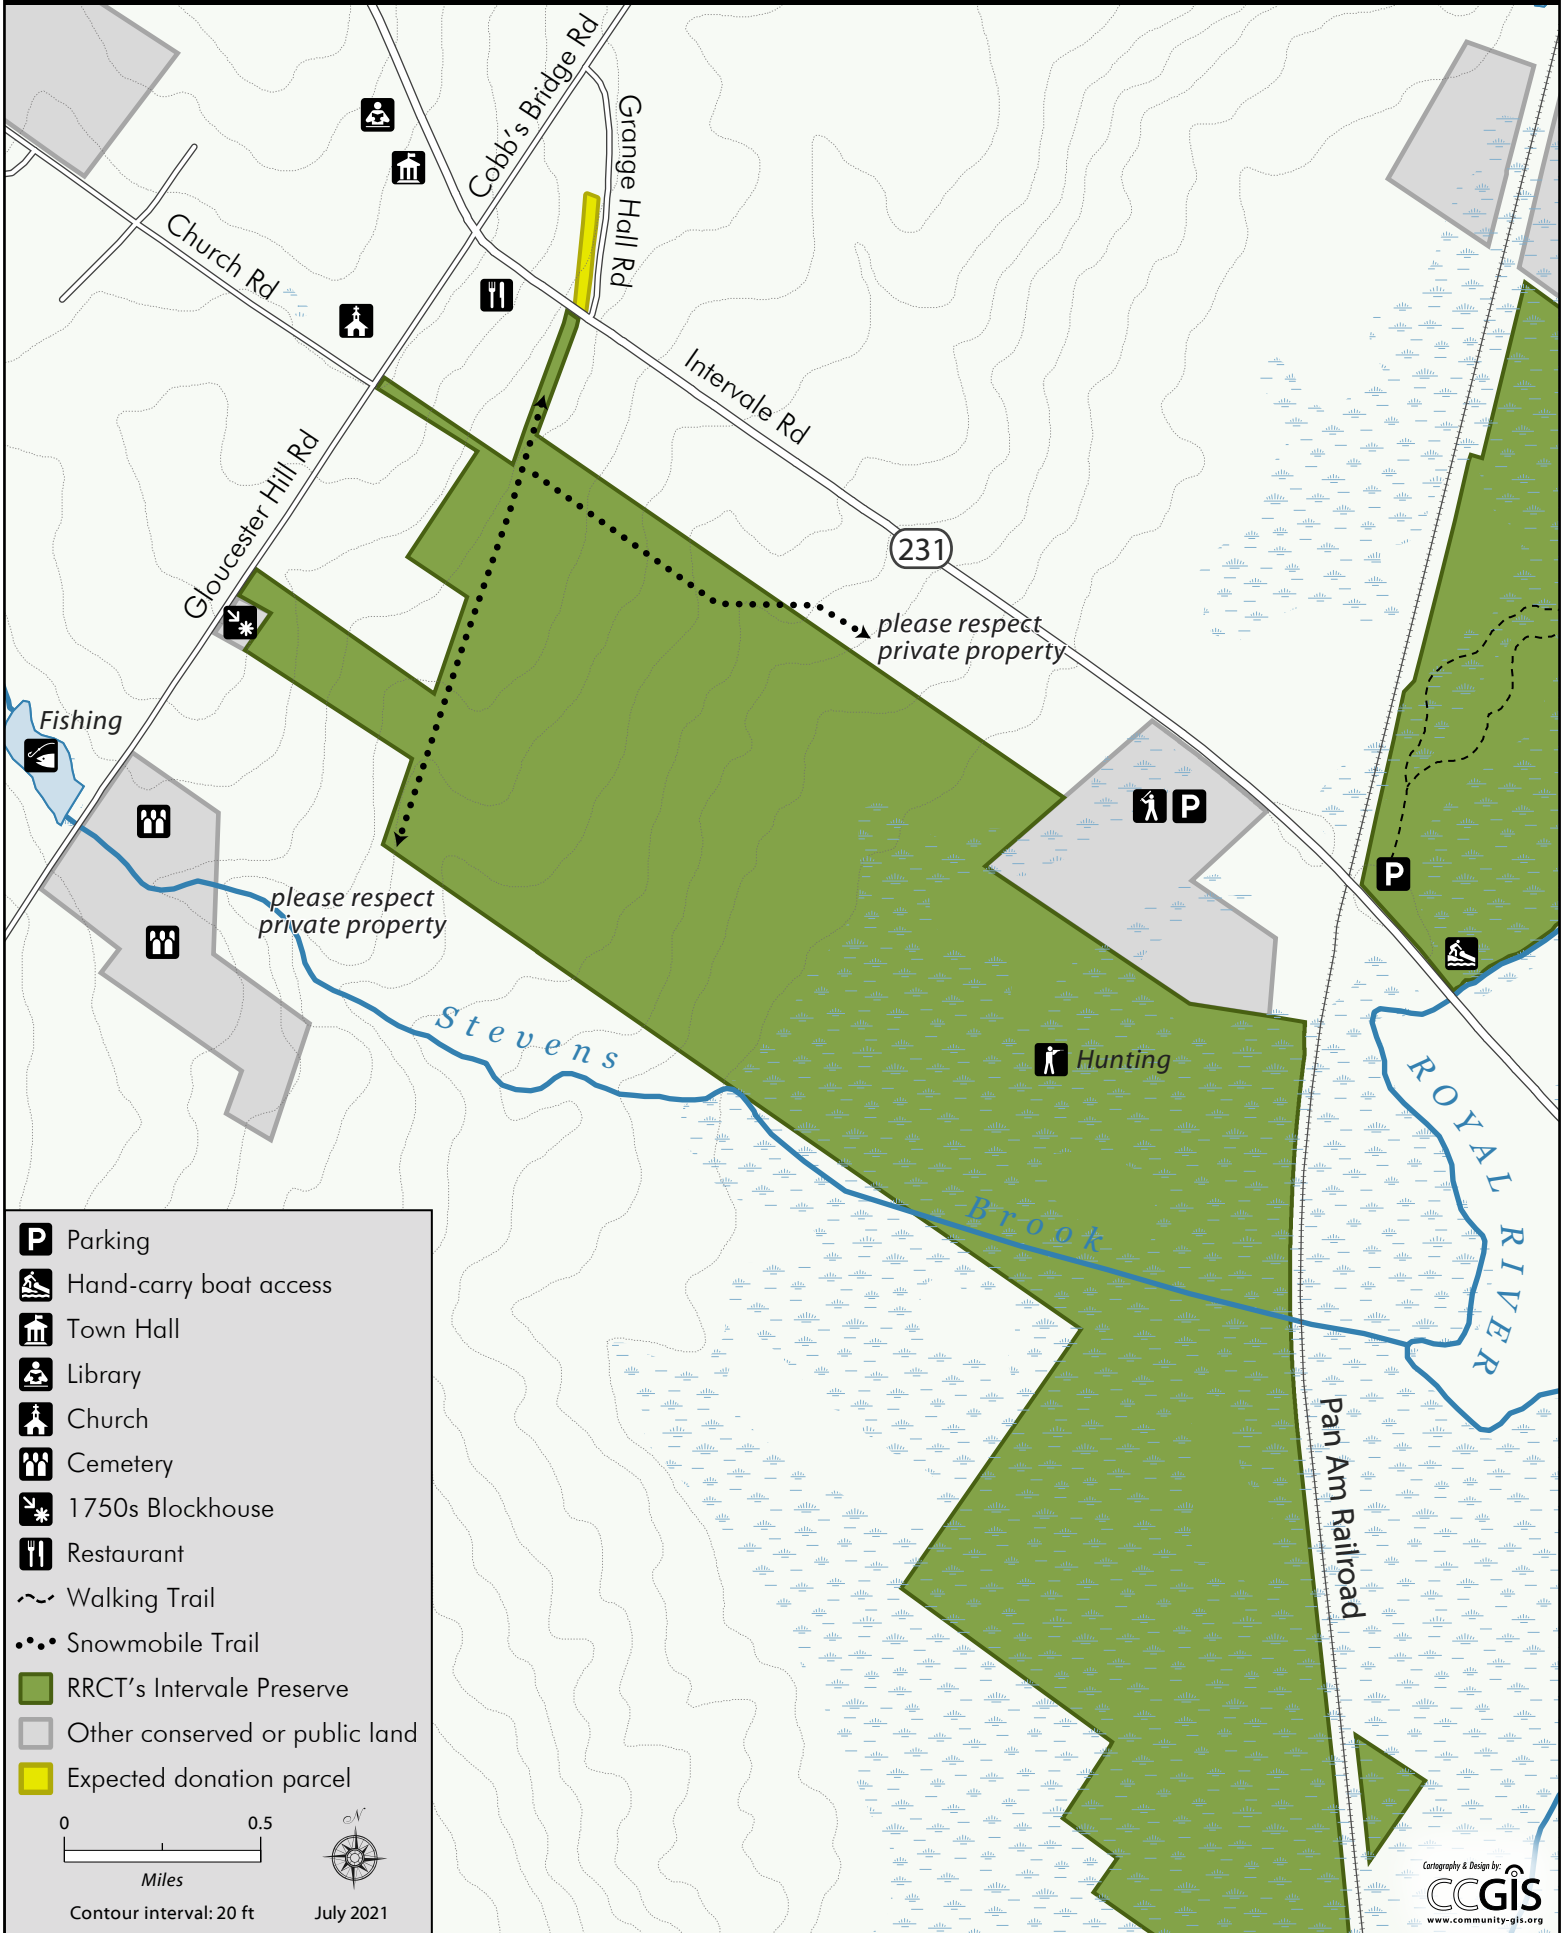

Intervale Preserve: Village Parcels

- Parking
- Hand-carry boat access
- Town Hall
- Library
- Church
- Cemetery
- 1750s Blockhouse
- Restaurant
- Walking Trail
- Snowmobile Trail
- RRCT's Intervale Preserve
- Other conserved or public land
- Expected donation parcel

0 0.5
Miles

Contour interval: 20 ft

July 2021