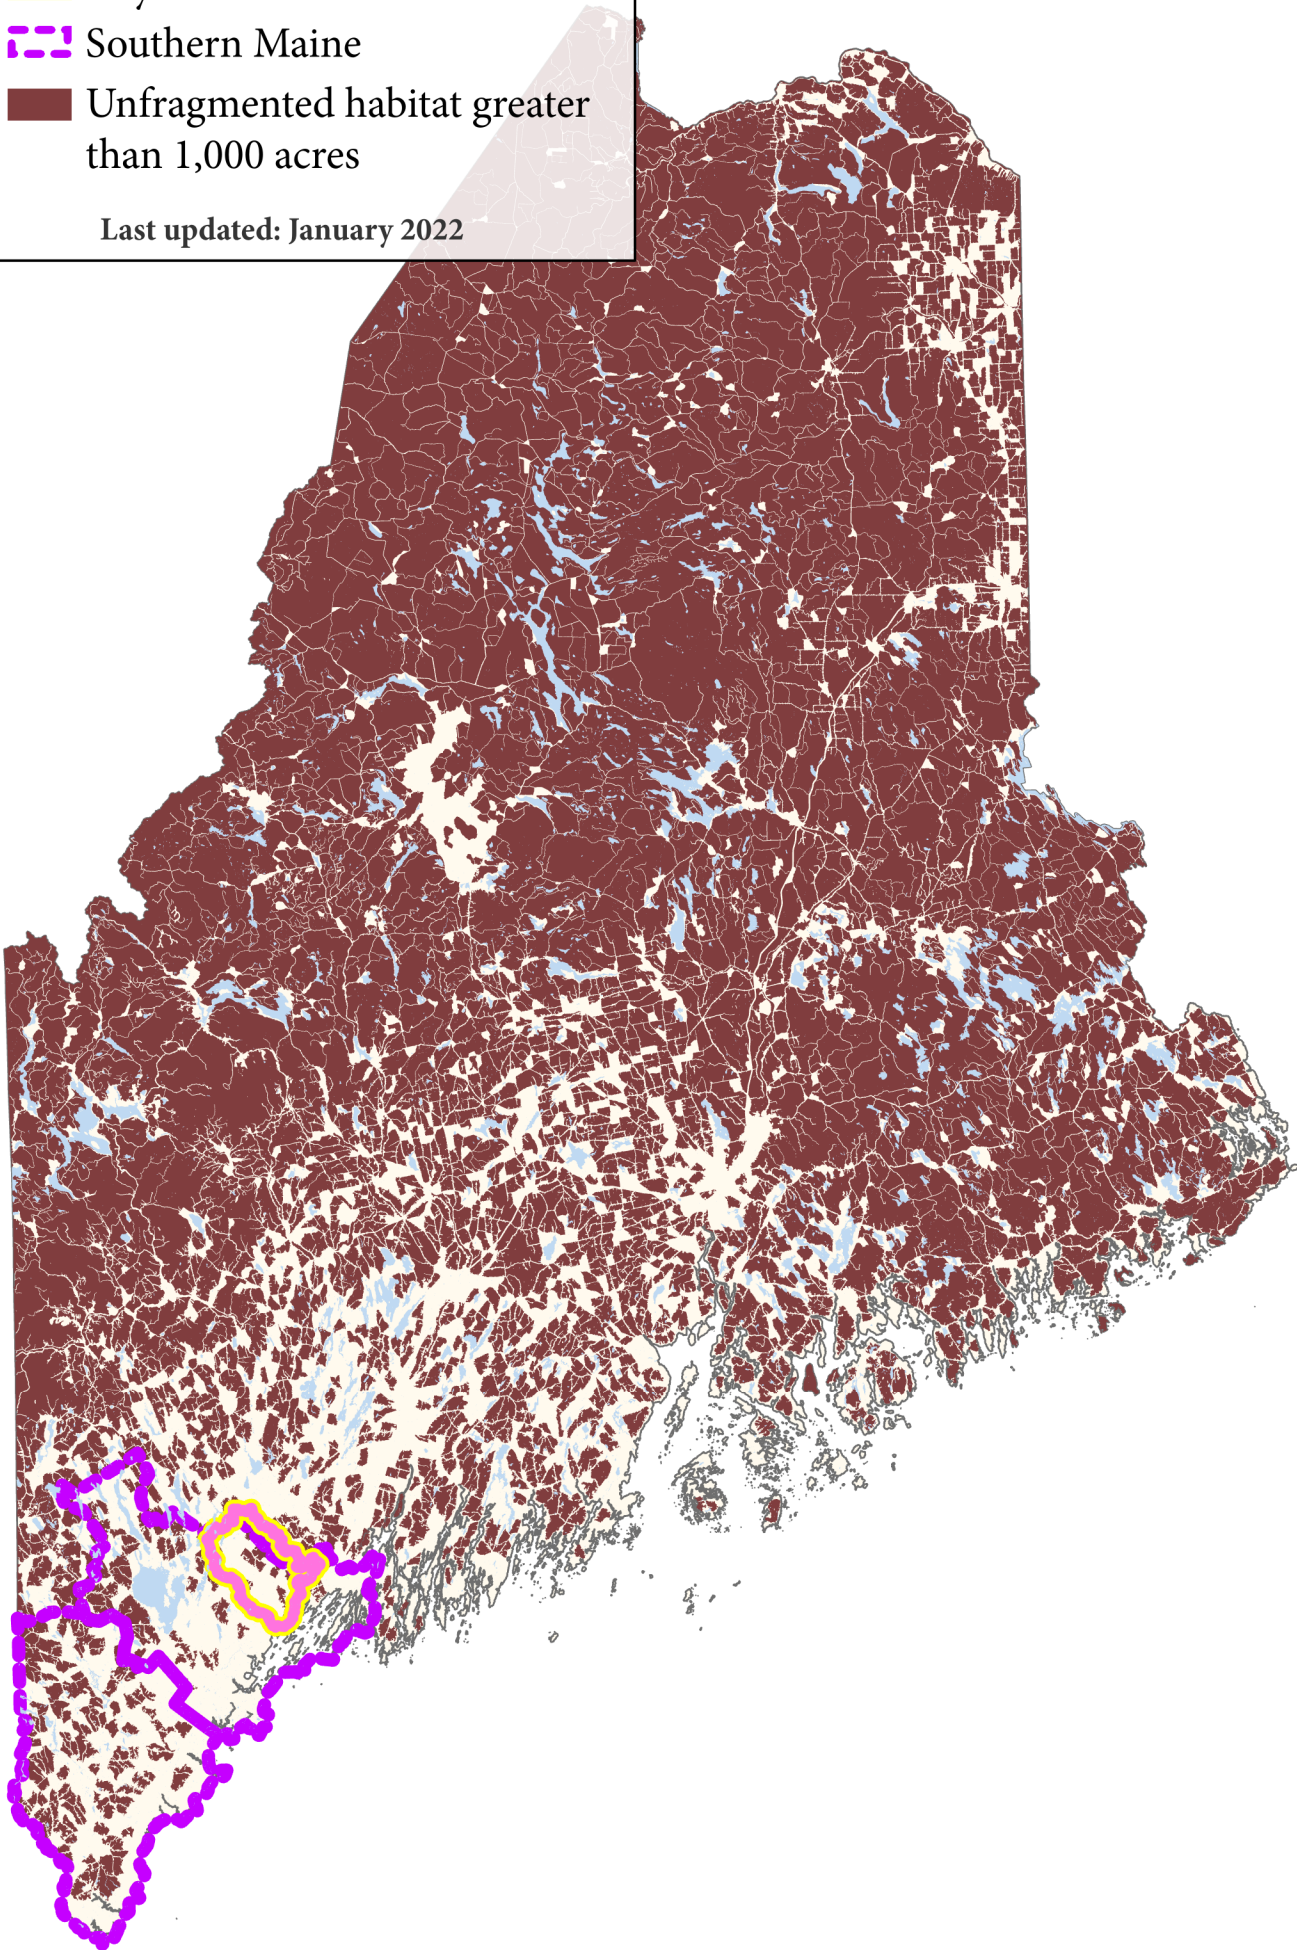

-  Royal River watershed
-  Southern Maine
-  Unfragmented habitat greater than 1,000 acres

Last updated: January 2022

Reference

*Beginning with Habitat Program, Maine Department of Inland Fisheries and Wildlife. 2020*